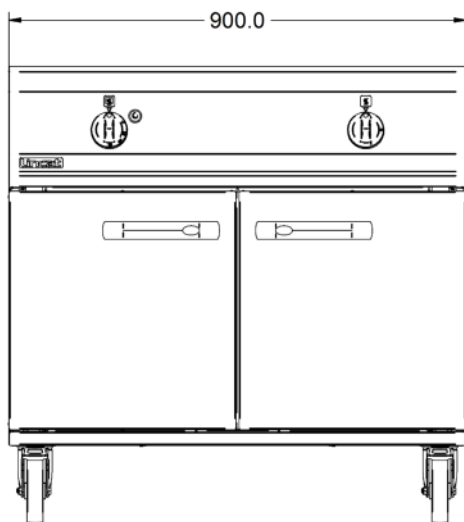

Power and Performance

BTU per Hour	64,828
Total Power kW	19.0
Temperature Range °C	120-280
Cooking Area (Width x Depth) mm	900 x 600
Temperature Control	Mechanical
Rating per Hob kW	10
Oven Rating kW	9.0

Unit Height (External) mm	900
Unit Width (External) mm	900
Unit Depth (External) mm	800
Height (Internal) mm	405
Width (Internal) mm	715
Depth (Internal) mm	530
Shelf Dimensions Width mm	710
Shelf Dimensions Depth mm	512
Hob Dimensions mm	600 x 450
Net Weight Kg	154,5

Shipping

Packed Weight Kg	172.5
Packed Height cm	103
Packed Width cm	100
Packed Depth cm	85

Available Accessories

LK06	OPUS 800 LEG KIT
OA8980	SPLASHBACK/SHELF - OG8005

Technical Picture

Lincat Limited

Whisby Road,
Lincoln, LN6 3QZ,
United Kingdom