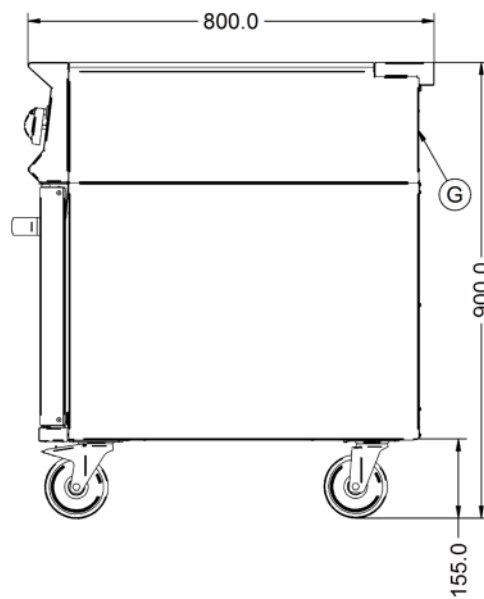

Power and Performance

BTU per Hour	64,828
Total Power kW	19.0
Temperature Range °C	120-280
Cooking Area (Width x Depth) mm	900 x 600
Temperature Control	Mechanical
Rating per Hob kW	10
Oven Rating kW	9.0

Unit Height (External) mm	900
Unit Width (External) mm	900
Unit Depth (External) mm	800
Height (Internal) mm	405
Width (Internal) mm	715
Depth (Internal) mm	530
Shelf Dimensions Width mm	710
Shelf Dimensions Depth mm	512
Hob Dimensions mm	600 x 450
Net Weight Kg	154,5

Shipping

Packed Weight Kg	172.5
Packed Height cm	103
Packed Width cm	100
Packed Depth cm	85

Available Accessories

LK06	OPUS 800 LEG KIT
OA8980	SPLASHBACK/SHELF - OG8005

Technical Picture

Lincat Limited

Whisby Road,
Lincoln, LN6 3QZ,
United Kingdom