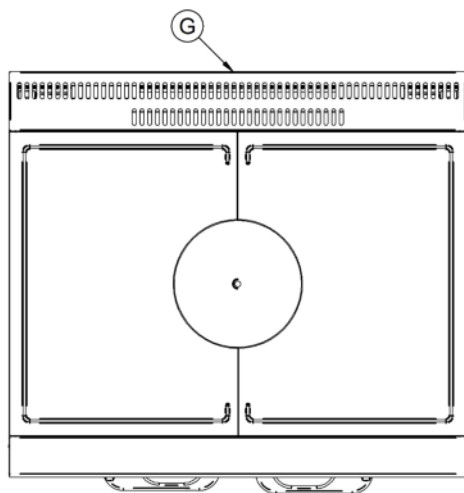

Unit Height (External) mm	900
Unit Width (External) mm	900
Unit Depth (External) mm	800
Height (Internal) mm	405
Width (Internal) mm	715
Depth (Internal) mm	530
Shelf Dimensions Width mm	710
Shelf Dimensions Depth mm	512
Hob Dimensions mm	600 x 450
Net Weight Kg	154,5

Supply Connections

Requires Installation	Yes
Requires Electrical Supply	No
Gas Connection BSP	3/4"
Gas Consumption at full rate Propane m³ per Hour	1.36
Gas Pressure Propane mbar	37
Total heat input at full rate Propane kW	19
Total heat input at full rate Propane BTU per hour	64,830

Shipping

Packed Weight Kg	172.5
Packed Height cm	103
Packed Width cm	100
Packed Depth cm	85

Available Accessories

LK06	OPUS 800 LEG KIT
OA8980	SPLASHBACK/SHELF - OG8005

Technical Picture

Lincat Limited

Whisby Road,
Lincoln, LN6 3QZ,
United Kingdom