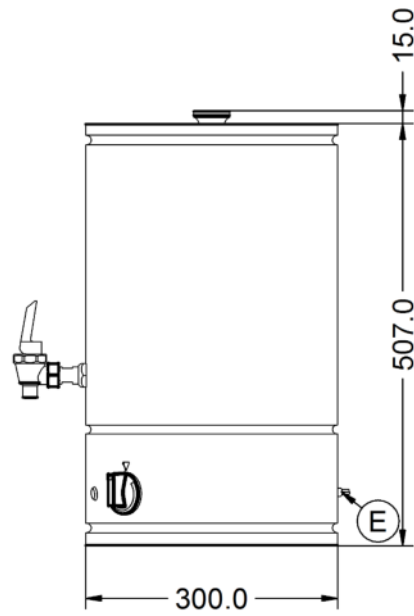

Power and Performance

Total Power kW	3.0
Temperature Range °C	Up to 100
IP Rating	IP23
Hourly Output Litres	31
Hourly Output Cups	155
Temperature Control	Mechanical

Key Specifications

Outlet	Single Tap
Dispense Lock	No

Capacity

Hot and Cold Water Output	No
Rapid Draw Off Litres	18.0
Rapid Draw Off Cups	90
Capacity Litres	18.0

Weights and Dimensions

Unit Height (External) mm	522
Unit Width (External) mm	300
Unit Depth (External) mm	300
Net Weight Kg	6.3

Packed Weight Kg	6.93
Packed Height cm	49.5
Packed Width cm	70
Packed Depth cm	40

Technical Picture

Lincat Limited

Whisby Road,
Lincoln, LN6 3QZ,
United Kingdom

Company No: 2175448

A member company of

Customer Care