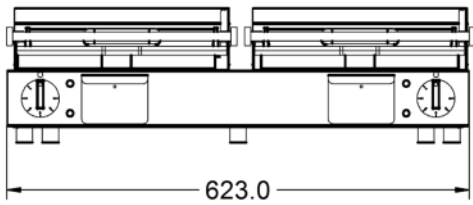

Power and Performance

Total Power kW	4.50
IP Rating	IP23
Cooking Area (Width x Depth) mm	[2x] 264 x 250
Temperature Control	Mechanical

Key Specifications

Top Grill Plate Surface Type	Ribbed
Grill Plate Surface Type	Ribbed
Grill Plate Material	Iron

Weights and Dimensions

Unit Height (External) mm	182
Unit Width (External) mm	623
Unit Depth (External) mm	400
Net Weight Kg	42.5

Supply Connections

Requires Installation	No
Requires Electrical Supply	Yes
UK 3 Pin Plug	Yes
Requires Hardwiring	No
Electrical Supply Rating Watts	4,500
Single Phase Amps	19.6
Single Phase Voltage	230

Shipping

Packed Weight Kg	46.75
Packed Height cm	36
Packed Width cm	73
Packed Depth cm	61

Technical Picture

Lincat Limited

Whisby Road,
Lincoln, LN6 3QZ,
United Kingdom

Company No: 2175448

A member company of