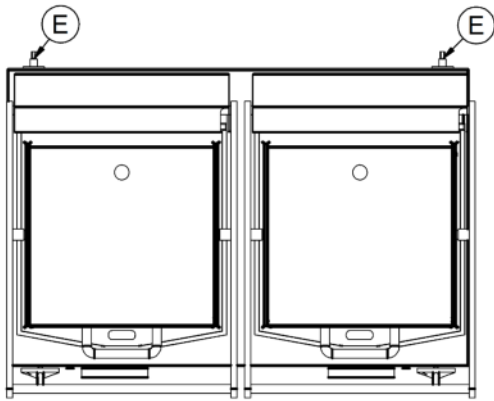

Power and Performance

Total Power kW	4.50
IP Rating	IP23
Cooking Area (Width x Depth) mm	[2x] 264 x 250
Temperature Control	Mechanical

Key Specifications

Top Grill Plate Surface Type	Ribbed
Grill Plate Surface Type	Ribbed
Grill Plate Material	Iron

Weights and Dimensions

Unit Height (External) mm	182
Unit Width (External) mm	623
Unit Depth (External) mm	400
Net Weight Kg	42.5

Supply Connections

Requires Installation	No
Requires Electrical Supply	Yes
UK 3 Pin Plug	Yes
Requires Hardwiring	No
Electrical Supply Rating Watts	4,500
Single Phase Amps	19.6
Single Phase Voltage	230

Shipping

Packed Weight Kg	46.75
Packed Height cm	36
Packed Width cm	73
Packed Depth cm	61

Technical Picture

Lincat Limited

Whisby Road,
Lincoln, LN6 3QZ,
United Kingdom

Company No: 2175448

A member company of