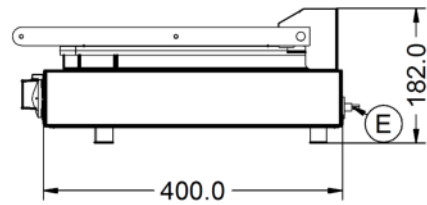

Power and Performance

Total Power kW	4.50
IP Rating	IP23
Cooking Area (Width x Depth) mm	[2x] 264 x 250
Temperature Control	Mechanical

Key Specifications

Top Grill Plate Surface Type	Ribbed
Grill Plate Surface Type	Ribbed
Grill Plate Material	Iron

Weights and Dimensions

Unit Height (External) mm	182
Unit Width (External) mm	623
Unit Depth (External) mm	400
Net Weight Kg	42.5

Supply Connections

Requires Installation	No
Requires Electrical Supply	Yes
UK 3 Pin Plug	Yes
Requires Hardwiring	No
Electrical Supply Rating Watts	4,500
Single Phase Amps	19.6
Single Phase Voltage	230

Shipping

Packed Weight Kg	46.75
Packed Height cm	36
Packed Width cm	73
Packed Depth cm	61

Technical Picture

Lincat Limited

Whisby Road,
Lincoln, LN6 3QZ,
United Kingdom

Company No: 2175448

A member company of