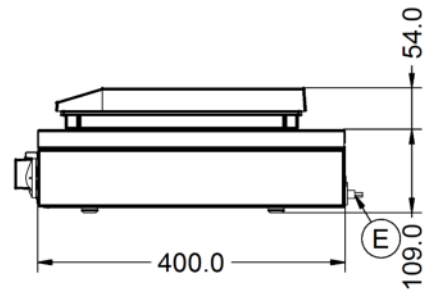

Power and Performance

Total Power kW	3.0
Temperature Range °C	50-250
IP Rating	IP23
Cooking Area (Width x Depth) mm	590 x 310
Temperature Control	Mechanical

Key Specifications

Number of Heat Zones	1
Grill Plate Surface Type	Smooth
Grill Plate Material	Iron

Capacity

Product Output per Hour	196 x 115g [4oz] burgers [frozen], 65 x 225g [8oz]
--------------------------------	--

Weights and Dimensions

Unit Height (External) mm	163
Unit Width (External) mm	615
Unit Depth (External) mm	400
Net Weight Kg	21.2

Packed Weight Kg	23.32
Packed Height cm	24
Packed Width cm	74
Packed Depth cm	52.5

Technical Picture

Lincat Limited

Whisby Road,
Lincoln, LN6 3QZ,
United Kingdom

Company No: 2175448

A member company of

Customer Care