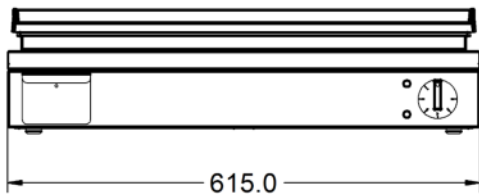

Power and Performance

Total Power kW	3.0
Temperature Range °C	50-250
IP Rating	IP23
Cooking Area (Width x Depth) mm	590 x 310
Temperature Control	Mechanical

Key Specifications

Number of Heat Zones	1
Grill Plate Surface Type	Smooth
Grill Plate Material	Iron

Capacity

Product Output per Hour	196 x 115g [4oz] burgers [frozen], 65 x 225g [8oz]
--------------------------------	--

Weights and Dimensions

Unit Height (External) mm	163
Unit Width (External) mm	615
Unit Depth (External) mm	400
Net Weight Kg	21.2

Packed Weight Kg	23.32
Packed Height cm	24
Packed Width cm	74
Packed Depth cm	52.5

Technical Picture

Lincat Limited

Whisby Road,
Lincoln, LN6 3QZ,
United Kingdom

Company No: 2175448

A member company of

Customer Care