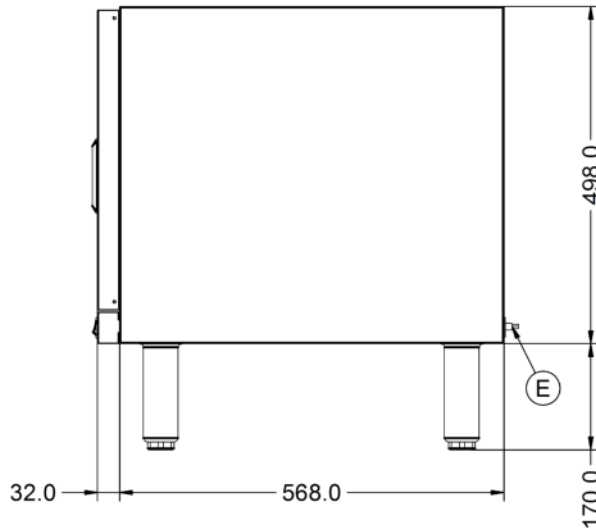

Power and Performance

Total Power kW	0.50
Temperature Range °C	70 [constant]
Temperature Control	Mechanical

Key Specifications

Number of Shelves included	1
Number of Shelf Positions	3

Weights and Dimensions

Unit Height (External) mm	668
Unit Width (External) mm	450
Unit Depth (External) mm	600
Height (Internal) mm	422
Width (Internal) mm	448
Depth (Internal) mm	566
Shelf Dimensions Width mm	400
Shelf Dimensions Depth mm	530
Net Weight Kg	22.7

Packed Weight Kg	27
Packed Height cm	74.5
Packed Width cm	71.5
Packed Depth cm	53

Available Accessories

PSH4

450 PEDESTAL SHELF

Technical Picture

Lincat Limited

Whisby Road,
Lincoln, LN6 3QZ,
United Kingdom