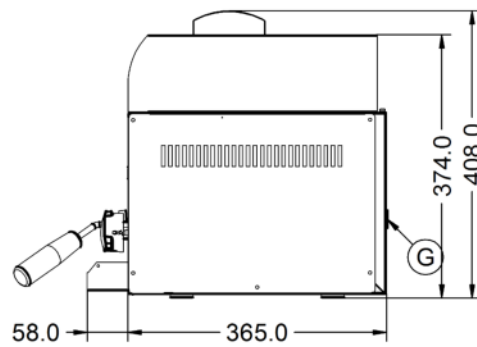

Available Accessories

- **GR3/BS**   BENCH STAND FOR GR3 - H410,D350,W605
- **GR3/FS**   FLOOR STAND FOR GR3 - H1260,D350,W605
- **GR3/WS**   Wall Shelf for GR3

Technical Picture