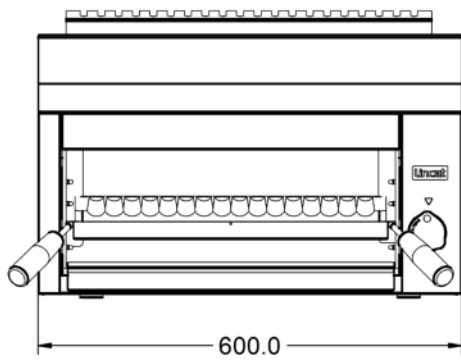

Available Accessories

- **GR3/BS**   BENCH STAND FOR GR3 - H410,D350,W605
- **GR3/FS**   FLOOR STAND FOR GR3 - H1260,D350,W605
- **GR3/WS**   Wall Shelf for GR3

Technical Picture