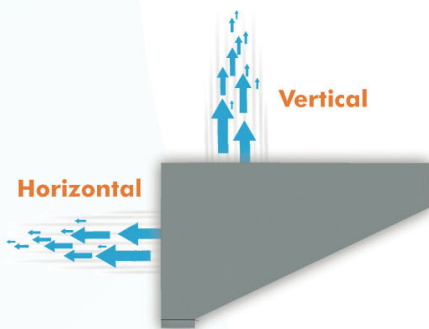

Specifications

Model	SV1200	SV1600	SV2000	SV2400
External height (mm)	700	700	700	700
External width (mm)	1200	1600	2000	2400
External depth (mm)	1200	1200	1200	1200
No. of filters	3	4	5	6
No. of 7W downlighters	3	4	5	6
No. of grease drawers	3	3	3	3
Net weight unpacked (kg)	64	77	91	105
Extract volume (m³/s)	Up to 0.34	Up to 0.34	Up to 0.34	Up to 0.34
Fan motor rating (kW)	0.12	0.12	0.12	0.12
Electrical supply 1N~+E 230V 50-60Hz Current Rating (A) – Motor (starting current)	5	5	5	5
Electrical supply 1N~+E 230V 50-60Hz Current Rating (A) - Lighting	1	1	1	1

Airflow Options