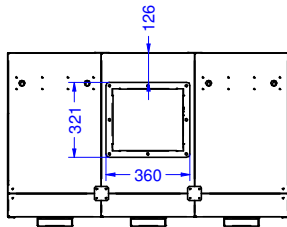

EXHAUST HOLE

SV1212CH
Horizontal Outlet