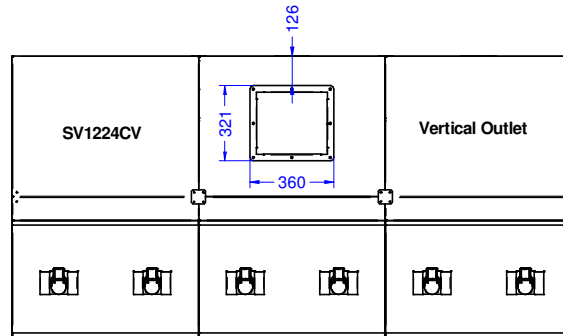

EXHAUST HOLE

SV1212

WALL MOUNTING

smart
vent®

Lincat Limited, Whisby Road,
Lincoln LN6 3QZ,
United Kingdom

UK Sales Tel: 01522 875500 UK Spares Tel: 01522 875510 UK General Tel: 01522 875555
UK Fax: 01522 875530 International Sales Tel: +44 1522 503250 International Fax: +44 1522 875530
Website: www.lincat.co.uk UK Sales e-mail: sales@lincat.co.uk International Sales e-mail: export@lincat.co.uk

Document ref:
SMARTVENT
Issue date: JULY-14