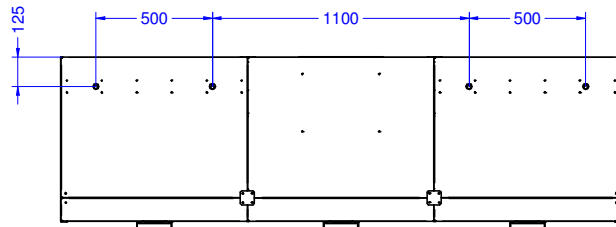

EXHAUST HOLE

SV1224

WALL MOUNTING

smart
vent®

Lincat Limited, Whisby Road,
Lincoln LN6 3QZ,
United Kingdom

UK Sales Tel: 01522 875500 UK Spares Tel: 01522 875510 UK General Tel: 01522 875555
UK Fax: 01522 875530 International Sales Tel: +44 1522 503250 International Fax: +44 1522 875530
Website: www.lincat.co.uk UK Sales e-mail: sales@lincat.co.uk International Sales e-mail: export@lincat.co.uk

Document ref:
SMARTVENT
Issue date: JULY-14