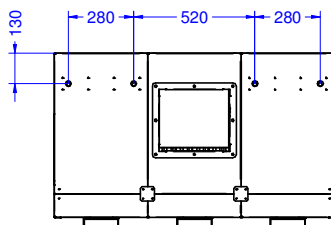

EXHAUST HOLE

SV1212

WALL MOUNTING

smart
vent®

Lincat Limited, Whisby Road,
Lincoln LN6 3QZ,
United Kingdom

UK Sales Tel: 01522 875500 UK Spares Tel: 01522 875510 UK General Tel: 01522 875555
UK Fax: 01522 875530 International Sales Tel: +44 1522 503250 International Fax: +44 1522 875530
Website: www.lincat.co.uk UK Sales e-mail: sales@lincat.co.uk International Sales e-mail: export@lincat.co.uk

Document ref:
SMARTVENT
Issue date: JULY-14