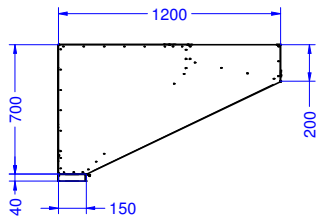

SV1220CV

Construction

- Body: stainless steel grade 304, brush finish
- Baffle Filters: stainless steel grade 304, mirror finish

Available Options

- Horizontal or vertical exhaust
- Left, centre or right motor position
- 1200, 1600, 2000 or 2400mm wide

Available Accessories

- FI40 – Additional baffle filter

Specifications

Model	SV1200	SV1600	SV2000	SV2400
External height (mm)	700	700	700	700
External width (mm)	1200	1600	2000	2400
External depth (mm)	1200	1200	1200	1200
No. of filters	3	4	5	6
No. of 7W downlighters	3	4	5	6
No. of grease drawers	3	3	3	3
Net weight unpacked (kg)	64	77	91	105
Extract volume (m ³ /s)	Up to 0.34	Up to 0.34	Up to 0.34	Up to 0.34
Fan motor rating (kW)	0.12	0.12	0.12	0.12
Electrical supply 1N~+E 230V 50-60Hz Current Rating (A) – Motor (starting current)	5	5	5	5
Electrical supply 1N~+E 230V 50-60Hz Current Rating (A) - Lighting	1	1	1	1

Airflow Options

Fan location options

Model	Dimensions L x W x H (mm)	Fan Position				
		Left (L)	Central (C)	Right (R)	Vertical	Horizontal
SV1212LH	1200 x 1200 x 700	●				●
SV1212LV	1200 x 1200 x 700	●			●	
SV1212CH	1200 x 1200 x 700		●			●
SV1212CV	1200 x 1200 x 700		●		●	
SV1212RH	1200 x 1200 x 700			●		●
SV1212RV	1200 x 1200 x 700			●	●	
SV1216LH	1600 x 1200 x 700	●				●
SV1216LV	1600 x 1200 x 700	●			●	
SV1216CH	1600 x 1200 x 700		●			●
SV1216CV	1600 x 1200 x 700		●		●	
SV1216RH	1600 x 1200 x 700			●		●
SV1216RV	1600 x 1200 x 700			●	●	
SV1220LH	2000 x 1200 x 700	●				●
SV1220LV	2000 x 1200 x 700	●			●	
SV1220CH	2000 x 1200 x 700		●			●
SV1220CV	2000 x 1200 x 700		●		●	
SV1220RH	2000 x 1200 x 700			●		●
SV1220RV	2000 x 1200 x 700			●	●	
SV1224LH	2400 x 1200 x 700	●				●
SV1224LV	2400 x 1200 x 700	●			●	
SV1224CH	2400 x 1200 x 700		●			●
SV1224CV	2400 x 1200 x 700		●		●	
SV1224RH	2400 x 1200 x 700			●		●
SV1224RV	2400 x 1200 x 700			●	●	