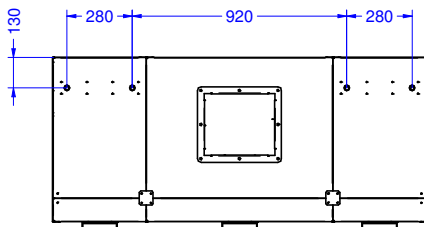

Airflow Options

Fan location options

Model	Dimensions L x W x H (mm)	Fan Position				
		Left (L)	Central (C)	Right (R)	Vertical	Horizontal
SV1212LH	1200 x 1200 x 700	●				●
SV1212LV	1200 x 1200 x 700	●			●	
SV1212CH	1200 x 1200 x 700		●			●
SV1212CV	1200 x 1200 x 700		●		●	
SV1212RH	1200 x 1200 x 700			●		●
SV1212RV	1200 x 1200 x 700			●	●	
SV1216LH	1600 x 1200 x 700	●				●
SV1216LV	1600 x 1200 x 700	●			●	
SV1216CH	1600 x 1200 x 700		●			●
SV1216CV	1600 x 1200 x 700		●		●	
SV1216RH	1600 x 1200 x 700			●		●
SV1216RV	1600 x 1200 x 700			●	●	
SV1220LH	2000 x 1200 x 700	●				●
SV1220LV	2000 x 1200 x 700	●			●	
SV1220CH	2000 x 1200 x 700		●			●
SV1220CV	2000 x 1200 x 700		●		●	
SV1220RH	2000 x 1200 x 700			●		●
SV1220RV	2000 x 1200 x 700			●	●	
SV1224LH	2400 x 1200 x 700	●				●
SV1224LV	2400 x 1200 x 700	●			●	
SV1224CH	2400 x 1200 x 700		●			●
SV1224CV	2400 x 1200 x 700		●		●	
SV1224RH	2400 x 1200 x 700			●		●
SV1224RV	2400 x 1200 x 700			●	●	

WALL MOUNTING

SV1216

SV1220

smart
vent[®]

Lincat Limited, Whisby Road,
Lincoln LN6 3QZ,
United Kingdom

UK Sales Tel: 01522 875500 UK Spares Tel: 01522 875510 UK General Tel: 01522 875555
UK Fax: 01522 875530 International Sales Tel: +44 1522 503250 International Fax: +44 1522 875530
Website: www.lincat.co.uk UK Sales e-mail: sales@lincat.co.uk International Sales e-mail: export@lincat.co.uk