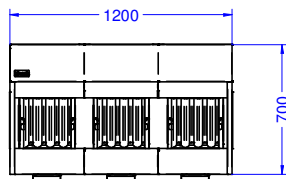

SV1220CV

Construction

- Body: stainless steel grade 304, brush finish
- Baffle Filters: stainless steel grade 304, mirror finish

Available Options

- Horizontal or vertical exhaust
- Left, centre or right motor position
- 1200, 1600, 2000 or 2400mm wide

Available Accessories

- FI40 – Additional baffle filter

Specifications

Model	SV1200	SV1600	SV2000	SV2400
External height (mm)	700	700	700	700
External width (mm)	1200	1600	2000	2400
External depth (mm)	1200	1200	1200	1200
No. of filters	3	4	5	6
No. of 7W downlighters	3	4	5	6
No. of grease drawers	3	3	3	3
Net weight unpacked (kg)	64	77	91	105
Extract volume (m ³ /s)	Up to 0.34	Up to 0.34	Up to 0.34	Up to 0.34
Fan motor rating (kW)	0.12	0.12	0.12	0.12
Electrical supply 1N~+E 230V 50-60Hz Current Rating (A) – Motor (starting current)	5	5	5	5
Electrical supply 1N~+E 230V 50-60Hz Current Rating (A) - Lighting	1	1	1	1

Airflow Options

Fan location options

Model	Dimensions L x W x H (mm)	Fan Position				
		Left (L)	Central (C)	Right (R)	Vertical	Horizontal
SV1212LH	1200 x 1200 x 700	●				●
SV1212LV	1200 x 1200 x 700	●			●	
SV1212CH	1200 x 1200 x 700		●			●
SV1212CV	1200 x 1200 x 700		●		●	
SV1212RH	1200 x 1200 x 700			●		●
SV1212RV	1200 x 1200 x 700			●	●	
SV1216LH	1600 x 1200 x 700	●				●
SV1216LV	1600 x 1200 x 700	●			●	
SV1216CH	1600 x 1200 x 700		●			●
SV1216CV	1600 x 1200 x 700		●		●	
SV1216RH	1600 x 1200 x 700			●		●
SV1216RV	1600 x 1200 x 700			●	●	
SV1220LH	2000 x 1200 x 700	●				●
SV1220LV	2000 x 1200 x 700	●			●	
SV1220CH	2000 x 1200 x 700		●			●
SV1220CV	2000 x 1200 x 700		●		●	
SV1220RH	2000 x 1200 x 700			●		●
SV1220RV	2000 x 1200 x 700			●	●	
SV1224LH	2400 x 1200 x 700	●				●
SV1224LV	2400 x 1200 x 700	●			●	
SV1224CH	2400 x 1200 x 700		●			●
SV1224CV	2400 x 1200 x 700		●		●	
SV1224RH	2400 x 1200 x 700			●		●
SV1224RV	2400 x 1200 x 700			●	●	