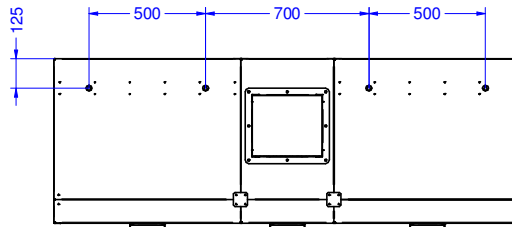

SV1220

smart
vent®

Lincat Limited, Whisby Road,
Lincoln LN6 3QZ,
United Kingdom

UK Sales Tel: 01522 875500 UK Spares Tel: 01522 875510 UK General Tel: 01522 875555
UK Fax: 01522 875530 International Sales Tel: +44 1522 503250 International Fax: +44 1522 875530
Website: www.lincat.co.uk UK Sales e-mail: sales@lincat.co.uk International Sales e-mail: export@lincat.co.uk

Document ref:
SMARTVENT
Issue date: JULY-14